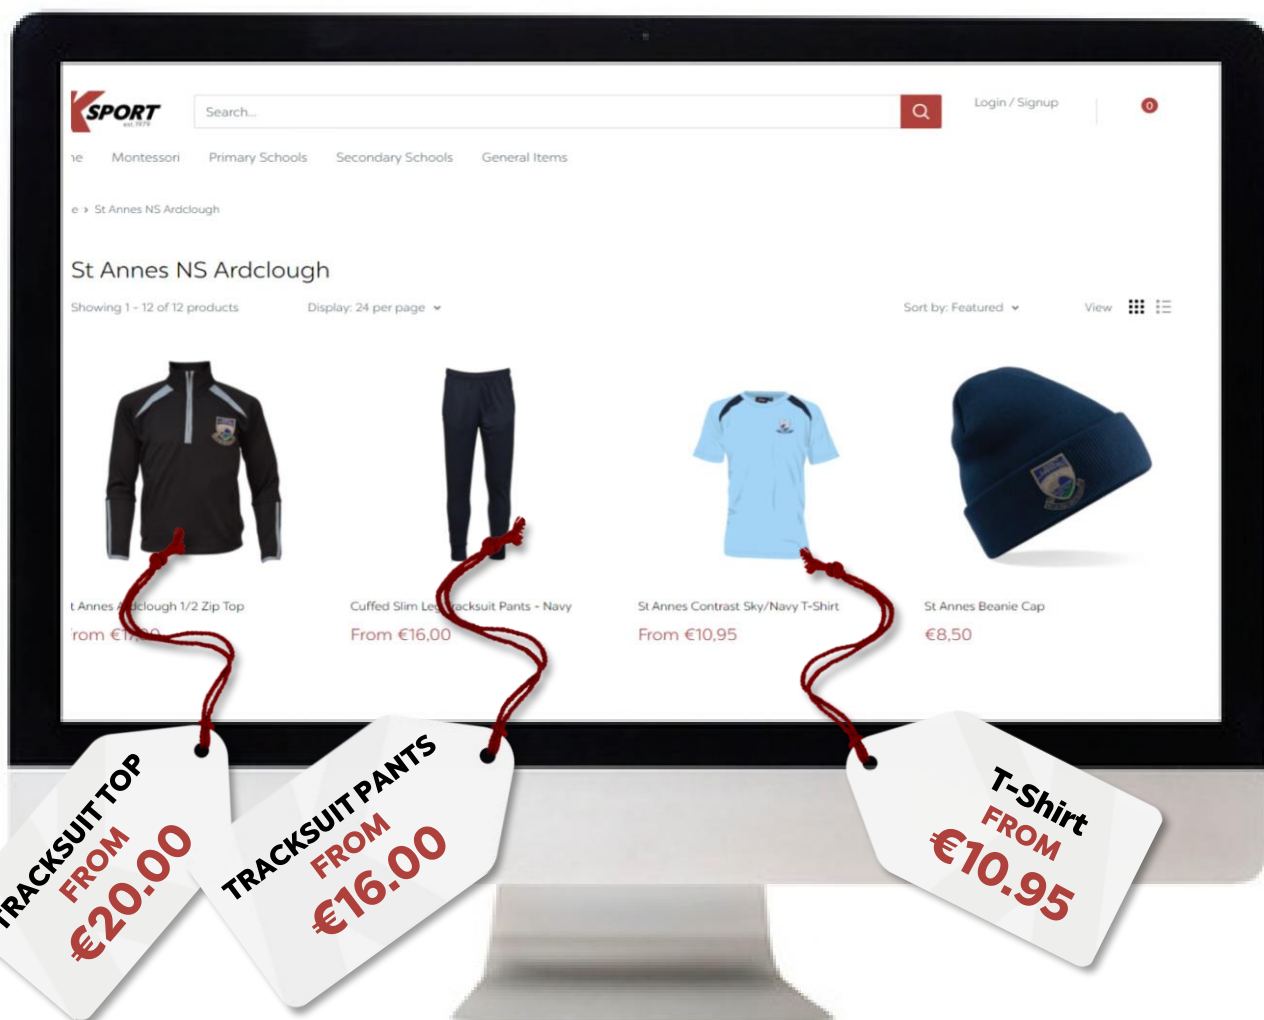

info@ksport.ie | www.ksport.ie | (051) 358 700

ST ANNES NS ARDCLOUGH

WWW.KSPORT.IE

SHOP ONLINE AT *KSPORT.IE*
- YOUR ORDER WILL BE DELIVERED TO YOUR HOME OR WORK ADDRESS

K Sport, Unit 614, Northern Extension, Waterford Industrial Estate, Waterford. X91EV27